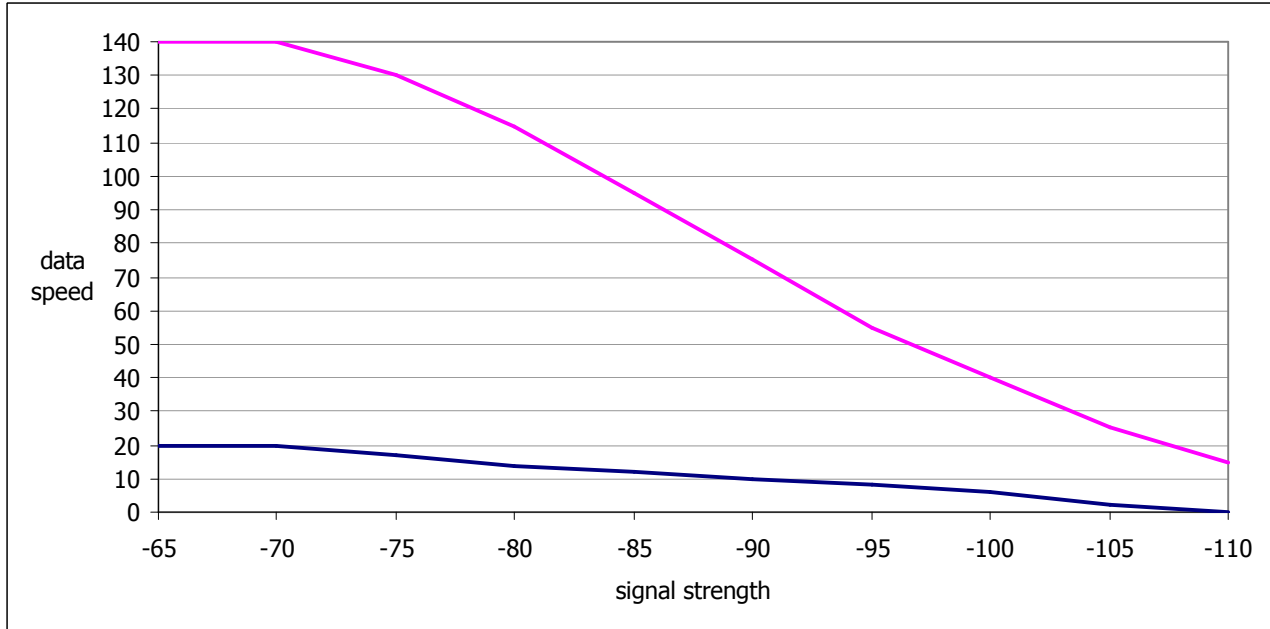

Data Speed vs Signal Strength Chart

Magenta – PCS & AWS & BRS bands
Blue – RRBS & MBS & Cellular bands